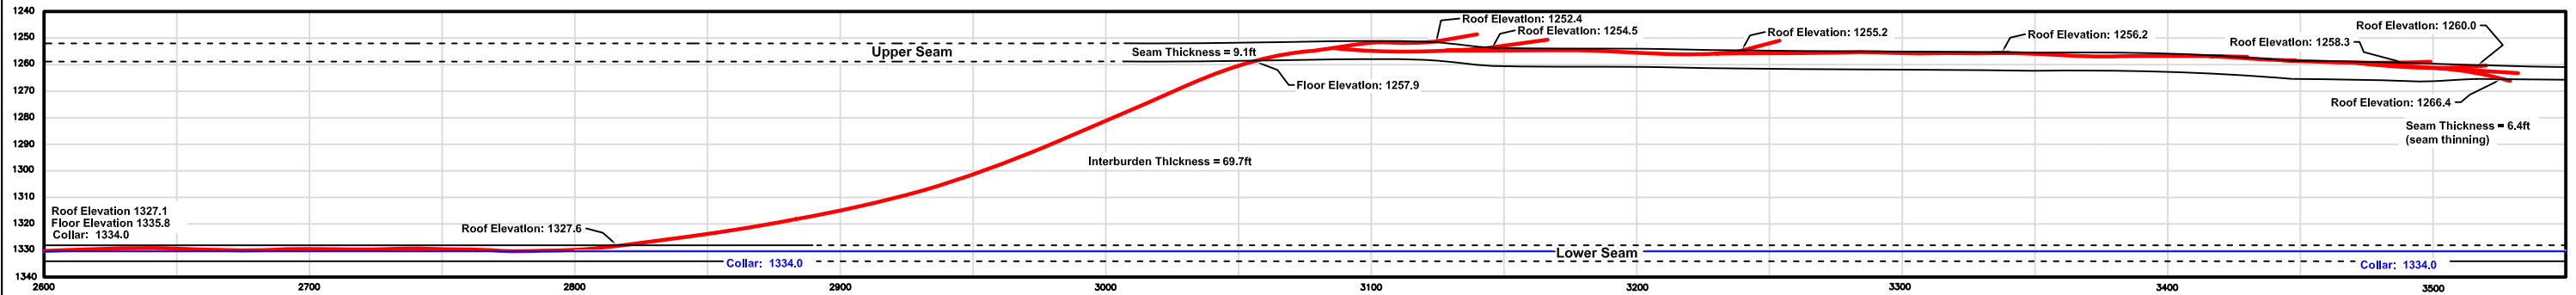

HORIZONTAL SEAM / SEAM DIRECTIONAL DRILLING