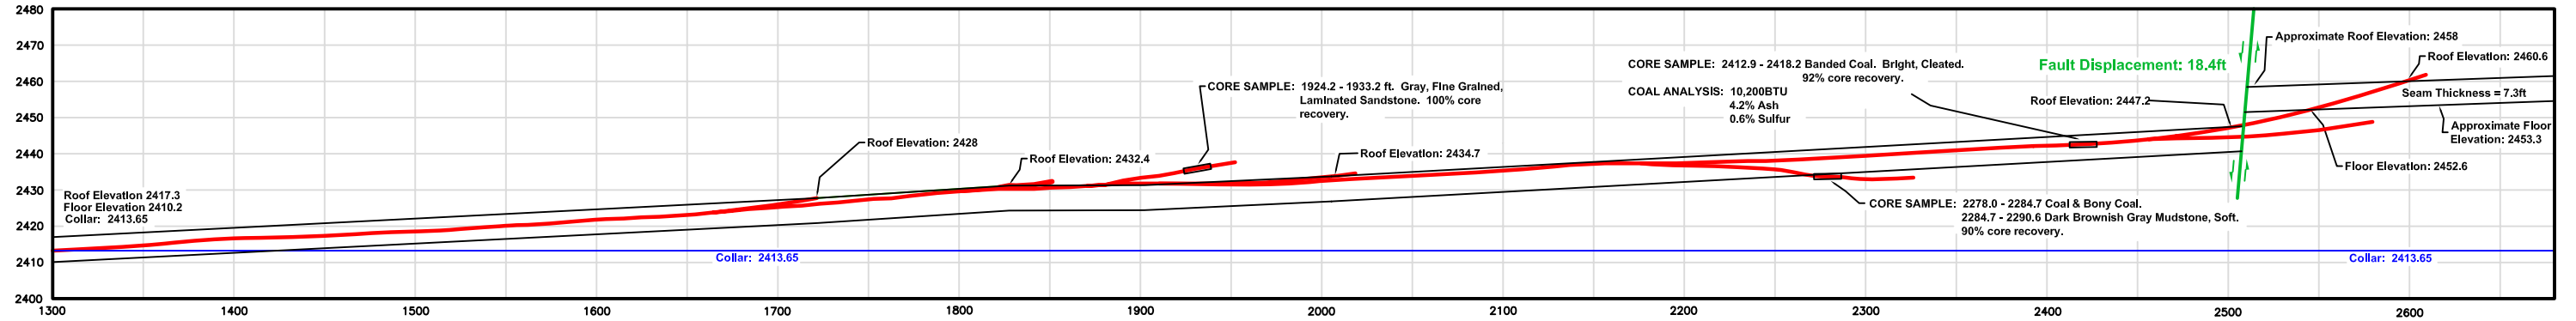

## HORIZONTAL IN - SEAM DIRECTIONAL DRILLING

FAULT & COAL SEAM EXPLORATION

REI Drilling offers services to provide the location and throw of faulting, determine seam thickness, identify rolls and seam discontinuities all in advance of mining. REI Drilling can also provide coring along the length of the hole, provide shut in pressures, and measure fluid flow rates.